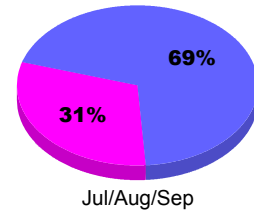

**Membership Results
2012-2013**

**Membership
2011-2012**

Month	Net Memb Goal	Actual New Memb	Actual Dropped Memb	Gain/Loss of Memb	Gain/Loss of Memb
Jul/Aug/Sep	0	30	-88	-58	-24
Totals	0	30	-88	-58	-24

Membership Results 2012-2013

Goal, New, Dropped, Gain/Loss

Comparison of Membership Gain/Loss

Current Year Compared to the Previous Year

Gender Comparison 2012-2013

Male Female