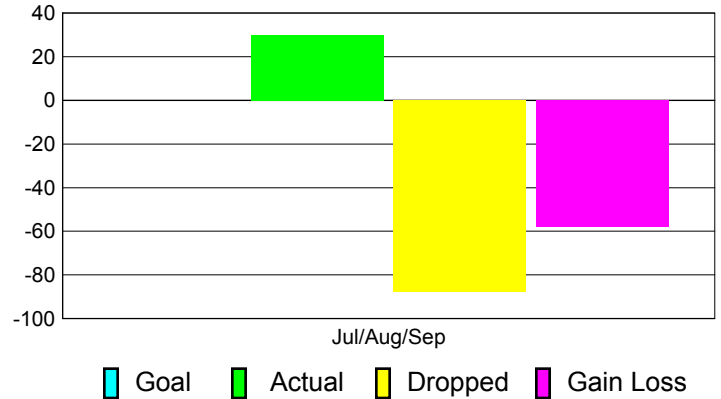

Membership Results 2012-2013

Goal, New, Dropped, Gain/Loss